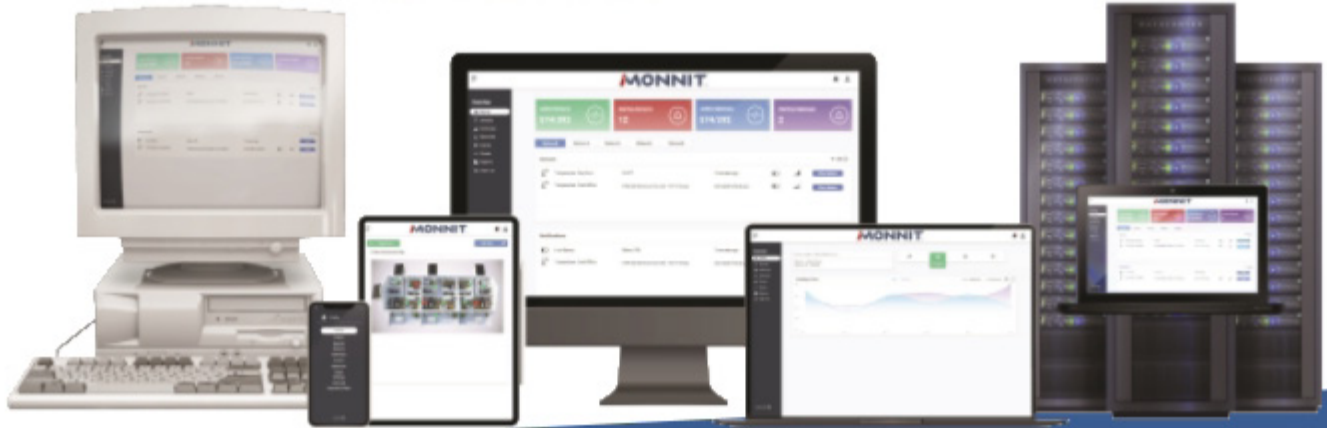

iMonnit is a powerful platform for analyzing the data from your sensors and setting text, email, or voice alerts.

Cloud-based and on-prem solutions are available in four iMonnit flavors.